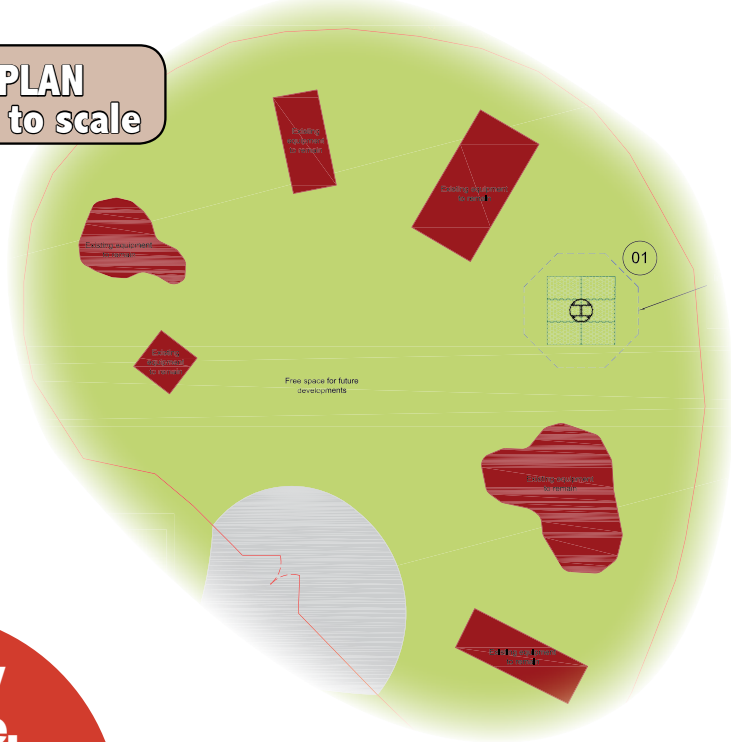

PLAN
not to scale

Accessible for disabled children transferring from a wheelchair. A back-rest and side support frames help children with poor mobility use it like a chair.

Invisibly inclusive, allowing children of differing abilities to play side-by-side

Our signature rubber seat provides a **soft, slip resistant safer surface.**

SWD170 Back to Back Roundabout

The Limes Play Area